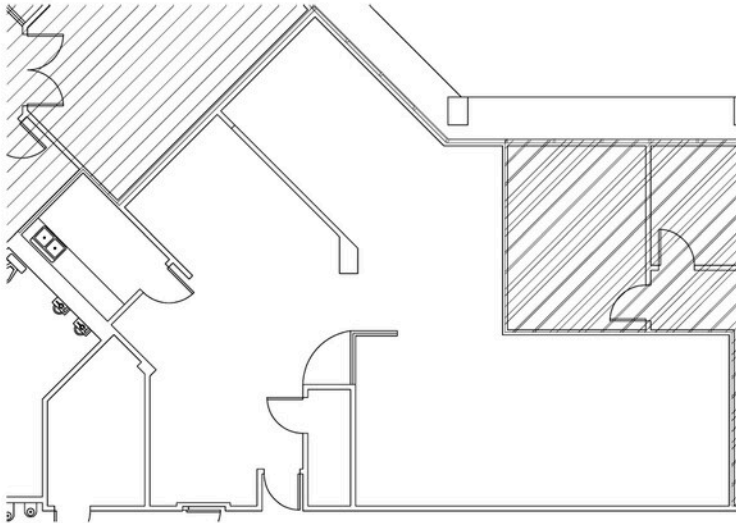

SUITE 180

CARROLLWOOD CROSSINGS
4012 GUNN HWY, TAMPA

AS-BUILT

SCALE: 3/32" = 1'-0"

06-15-11

KEY PLAN

NOT TO SCALE